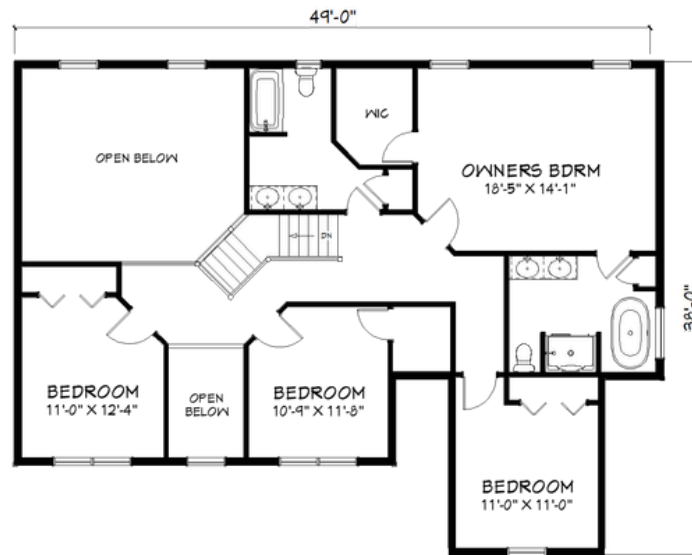

Deerbrook

Traditional

Farmhouse

Signature

2,506 Square Feet

Deerbrook

 1st Floor

 2nd Floor