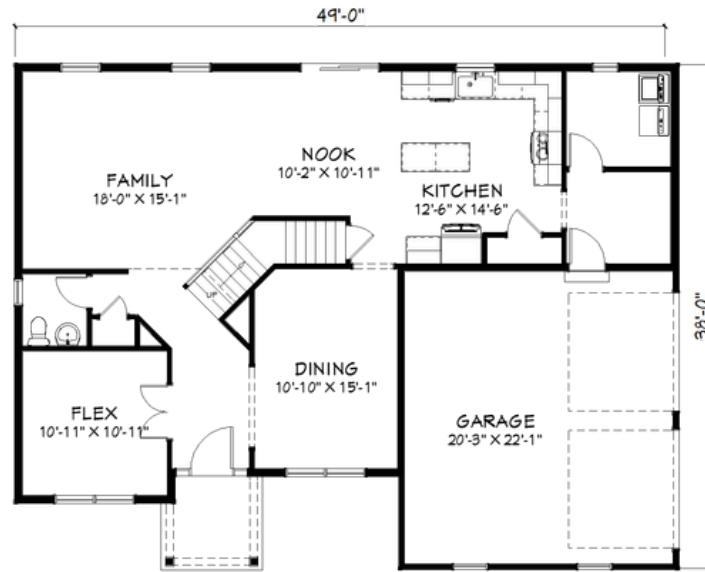

Deerbrook

Traditional

Farmhouse

Signature

2,506 Square Feet

Deerbrook

 1st Floor

 2nd Floor